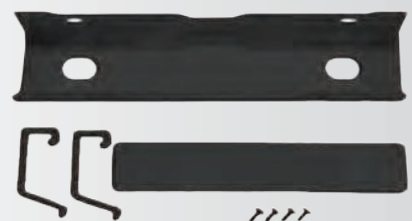

HEAVY-DUTY CASTER WHEELS

M8 & M10 Size, Swivel, Lockable, Rubber Base, Brake, Made for Standing Desk & TV Stands.

Maximum capacity : 200 kg
PRICE : SGD$ 30