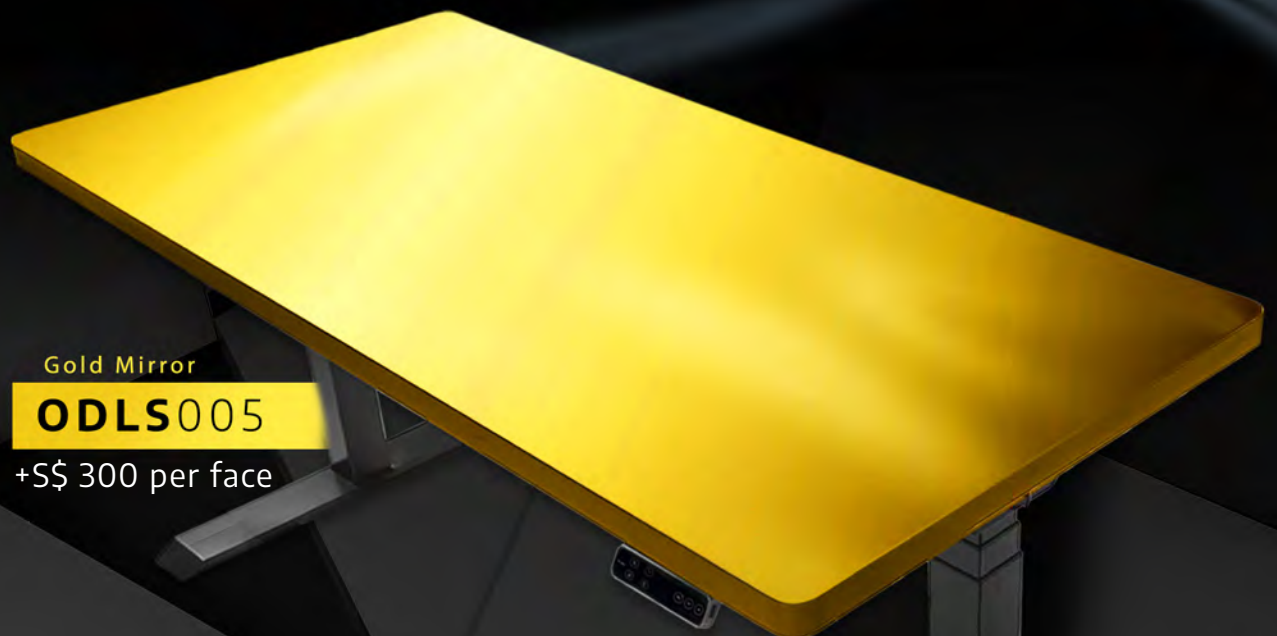

LUXURIOUS

SERIES

For the most elegant people, we bring you the most elegant way to make the best standing desk closer to your daily jewelries.

We have reflective surface and non reflective surface metal laminate which are also include all the features of scratch resistance, water resistance, Anti-micro bacteria, and many more.

Any decoration or setup would look good with our luxurious series.

Gold Mirror

ODLS005

+S$ 300 per face

REFLECTIVE