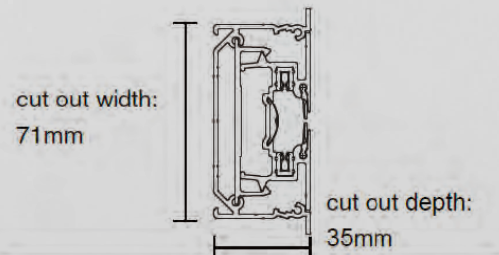

Professional Services	Price
Installation per point	S\$60
Delivery (For Orders Below \$500)	S\$30

Cross-Section View

PRO Surface

PRO Recess

Slim Surface

Slim Recess

ACCESSORIES

The Add-On Accessories comes up with various useful products.