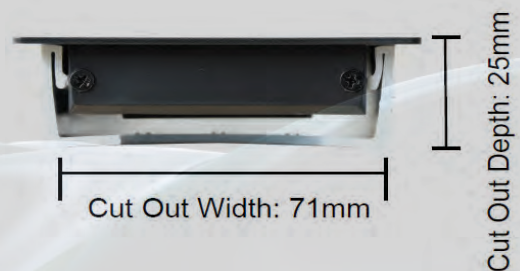

Professional Services	Price
Installation per point	S\$60
Delivery (For Orders Below \$500)	S\$30

Cross-Section View

PRO Surface

PRO Recess

Slim Surface

Slim Recess

ACCESSORIES

The Add-On Accessories comes up with various useful products.