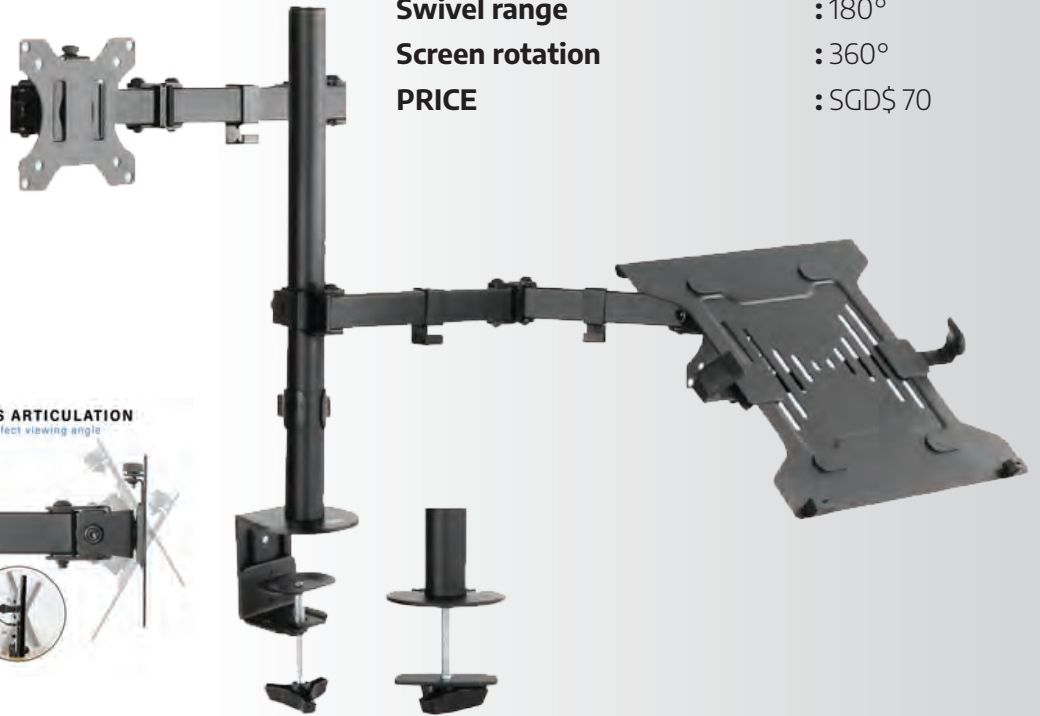

CPU ROLLING STAND FOR COMPUTER PC

Steel Mount Holder, Ventilation, Lockable Caster Wheels.

Maximum hold capacity	: 10 kg
Adjustable Width	: 11.9 cm - 20.8 cm
Dimension	: 26 cm - 12.7 cm
PRICE	: SGD\$ 30

MAGGUP HEADPHONE HANGER

Headphone Hanger Stand, Headset Mount with Drink Cup Holder for Gaming, Under Desk, Table, Clamp-On Design

Maximum hold capacity	: 10 kg
Clamp on size upto	: 5 mm - 50 mm
PRICE	: SGD\$ 25

EVO FULL MOTION MONITOR & LAPTOP DESK MOUNT

Heavy Duty Fully Adjustable
fits 2 / Two Screens up to 32"

VESA	: 75 x 100
Maximum capacity	: 8 kg
Screen size	: 32
Tilt range	: -45° to +45°
Swivel range	: 180°
Screen rotation	: 360°
PRICE	: SGD\$ 70