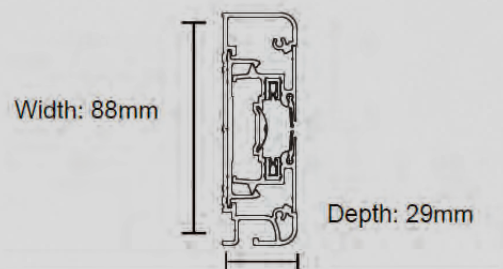

Professional Services	Price
Installation per point	S\$60
Delivery (For Orders Below \$500)	S\$30

Cross-Section View

PRO Surface

PRO Recess

Slim Surface

Slim Recess

ACCESSORIES

The Add-On Accessories comes up with various useful products.