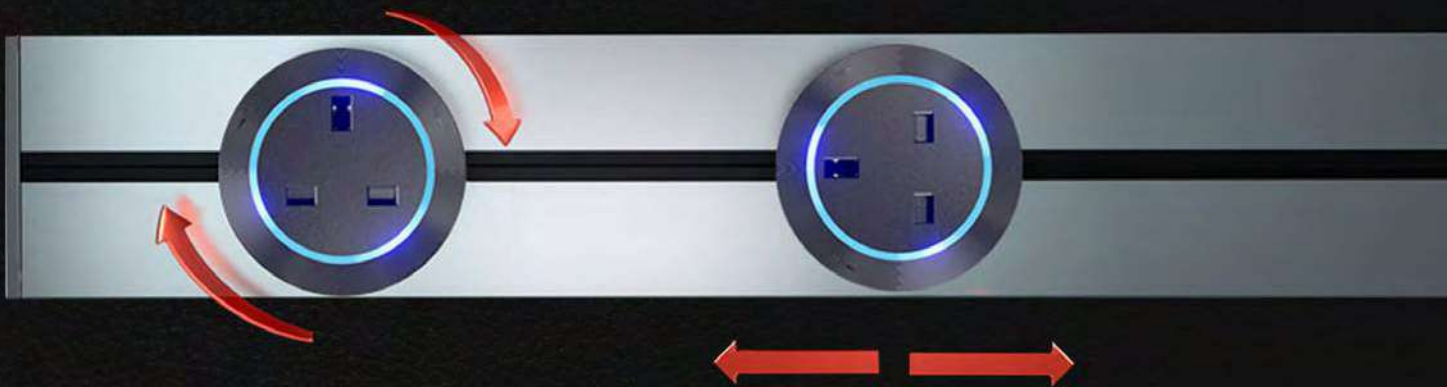

ROTATE TO POWER UP. SLIDE TO REPOSITION.

Plug in your favorite NEXEN adaptor anywhere along the bar and rotate to turn on. To reposition, turn off the adaptor & slide it to a new location. It is that simple.